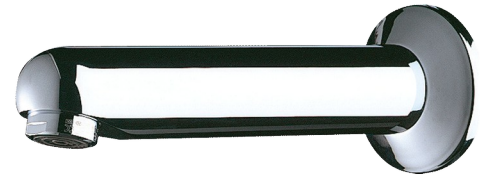

Fixed spout with plate

Ref. 947151

L.120mm

DESCRIPTION

Fixed spout with plate - Ref. 947151

Spout Ø 32mm, M1/2".

L. 120mm.

For cross wall installation for walls ≤ 165mm, with anti-rotating pin.

Threaded rod can be cut-to-size.

Chrome-plated solid brass.

Scale-resistant flow straightener pre-set at 3 lpm.

30-year warranty.

ADVANTAGES

3 lpm

Cross wall installation

TECHNICAL CHARACTERISTICS

Fixed spout with plate - Ref. 947151

Connector	M1/2"
Length	165mm
Spout length	120mm
Flow rate	3 lpm
Norms	  
Warranty	
Repairability	