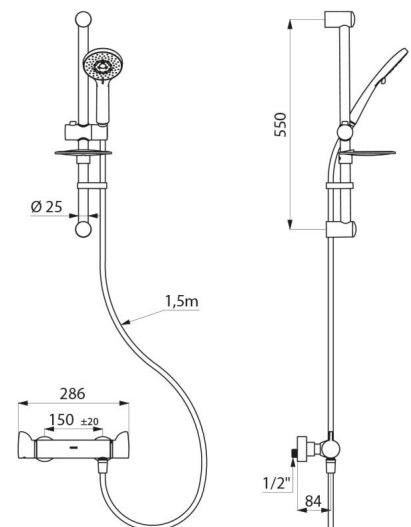

Shower kit with thermostatic mixer

Ref. H9741SKIT

Shower kit with thermostatic mixer

DESCRIPTION

Shower kit with thermostatic mixer - Ref. H9741SKIT

Shower riser rail with thermostatic dual control mixer.
Shower kit with SECURITHERM thermostatic shower mixer.
Mixer with anti-scalding failsafe: shuts off automatically if cold water supply fails.
Prevents cold showers: shuts off automatically if hot water supply fails.
Securitouch thermal insulation prevents burns.
Scale-resistant thermostatic cartridge adjusts the temperature.
¼-turn ceramic valve head adjusts the flow rate.
Temperature control from 25°C up to 41°C.
Double temperature limiter: 1st limiter set at 38°C, 2nd limiter set at 41°C.
Thermal shocks are possible without removing the control knob or shutting off the cold water.
Flow rate regulated at 9 lpm.
Chrome-plated body and ERGO controls.
M1/2" shower outlet.
Filters and non-return valves integrated in the inlets, F3/4".
Mixer with offset standard wall connectors.

- Sliding shower head holder (ref. 813) on a chrome-plated riser rail (ref. 821) with soap dish and flexible shower hose (ref. 836T1).
- Shower head retaining collar (ref. 830).

Mixer ideal for healthcare facilities, retirement and care homes, hospitals and clinics
Mixer suitable for people with reduced mobility.
Shower kit with 30-year warranty.

TECHNICAL CHARACTERISTICS

Shower kit with thermostatic mixer - Ref. H9741SKIT

Connector	M1/2"
Technology	SECURITHERM Securitouch thermostatic mixer,
Depth	84mm
Length	286mm
Flow rate	9 lpm
Temperature limiter	Yes
Finish	Chrome-plated brass
Norms	

ADVANTAGES