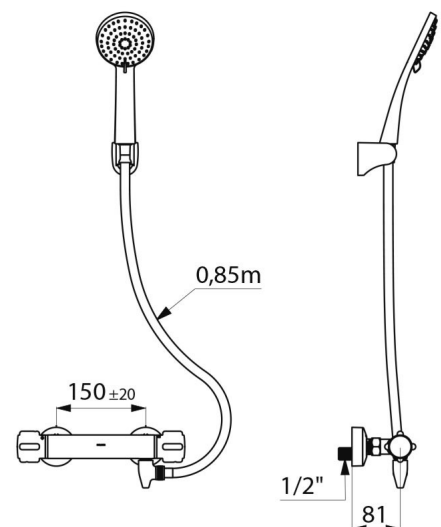

Flow rate regulated at 9 lpm.

Chrome-plated body with CLASSIC controls.

M1/2" shower outlet.

F3/4" inlets with integrated filters and non-return valves.

Mixer with offset STOP/CHECK wall connectors, M1/2" M3/4".

- Shower head (ref. 813) with wall-mounted tilting support (ref. 845).
- Auto-draining device FM1/2" for installation between the flexible hose and the shower head, automatically drains the shower head and flexible hose (reduces bacterial development) (ref. 880).

Connector	M1/2"
Technology	SECURITHERM thermostatic mixer
Height	86mm
Depth	81mm
Width	280mm
Flow rate	9 lpm
Temperature limiter	38°C
Finish	Chrome-plated brass

ADVANTAGES

SECURITHERM: Optimum anti-scalding safety

Pre-set maximum temperature limiter

Automatically drains shower head and flexible hose

Thermostatic: total temperature stability

Norms

ACS

Warranty