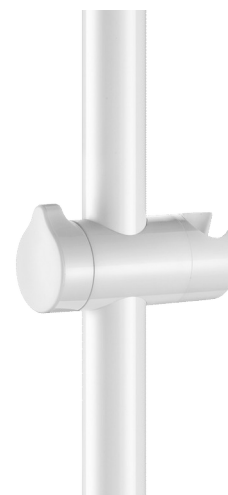

# Sliding shower head holder for shower rails, Ø 32mm, white

Ref. 510110

Bright white HR Nylon

## DESCRIPTION

Sliding shower head holder for shower rails, Ø 32mm, white - Ref. 510110

Shower head holder for support rails.  
 High strength polyamide (HR Nylon).  
 Bright white.  
 Support for adjustable shower heads.  
 Ergonomic locking ring.  
 Anti-bacterial treatment: optimal protection against bacterial development  
 For Ø 32mm shower rails.  
 30-year warranty.

## TECHNICAL CHARACTERISTICS

Sliding shower head holder for shower rails, Ø 32mm, white - Ref. 510110

Length	105mm
Diameter	For Ø 32mm grab bars
Finish	Bright white HR Nylon
Norms	
Warranty	