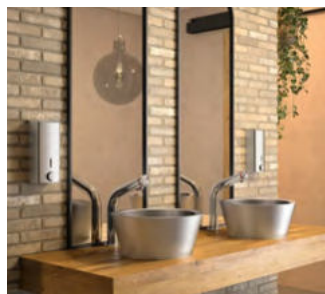

2024 GERMAN DESIGN AWARD WINNER: TEMPOMIX 3 TIMEFLOW BASIN MIXER

SLEIGHT OF HAND MIXING: SOFT-TOUCH AND COMFORT!

The tall TEMPOMIX 3 time flow basin mixer (DELABIE reference 794120) has won a 2024 GERMAN DESIGN AWARD.

Installation example:
TEMPOMIX 3 time flow basin mixer
Ref. DELABIE 794120

The Product

The TEMPOMIX 3 range from DELABIE is taking on new heights with two new drop heights: 170mm and 250mm.

Countertop or semi-recessed basins - currently a major trend in public washrooms - can now count on the TEMPOMIX 3 to take hand washing to the next level.

The TEMPOMIX 3 is a single-lever time flow mixer.

Its push button has a dual function: it allows both the water to flow and the temperature selection.

Public buildings welcome all types of users. This is why DELABIE offers a mixer with soft-touch operation, suitable for use by anyone (children, the elderly or people with reduced mobility). Of course, robustness is essential. The TEMPOMIX 3 mixer has a chrome-plated stainless steel body and fluid lines. It is designed to withstand intensive use.